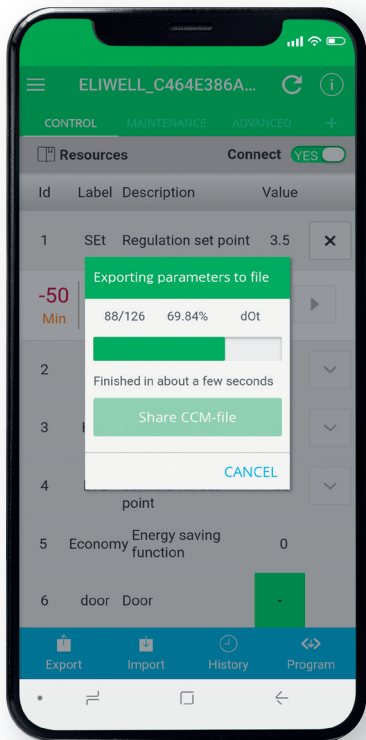

IDNext

✧ Easy and fast commissioning with Eliwell AIR app ✧

SMART USER INTERFACE

Available from any device through Bluetooth Dongle*

EASY SETTING & SUPPORT

Configuration map sharing

LOCAL DATALOGGING MANAGEMENT

Memory download & sharing

* accessory to be ordered separately

Learn more about Eliwell AIR